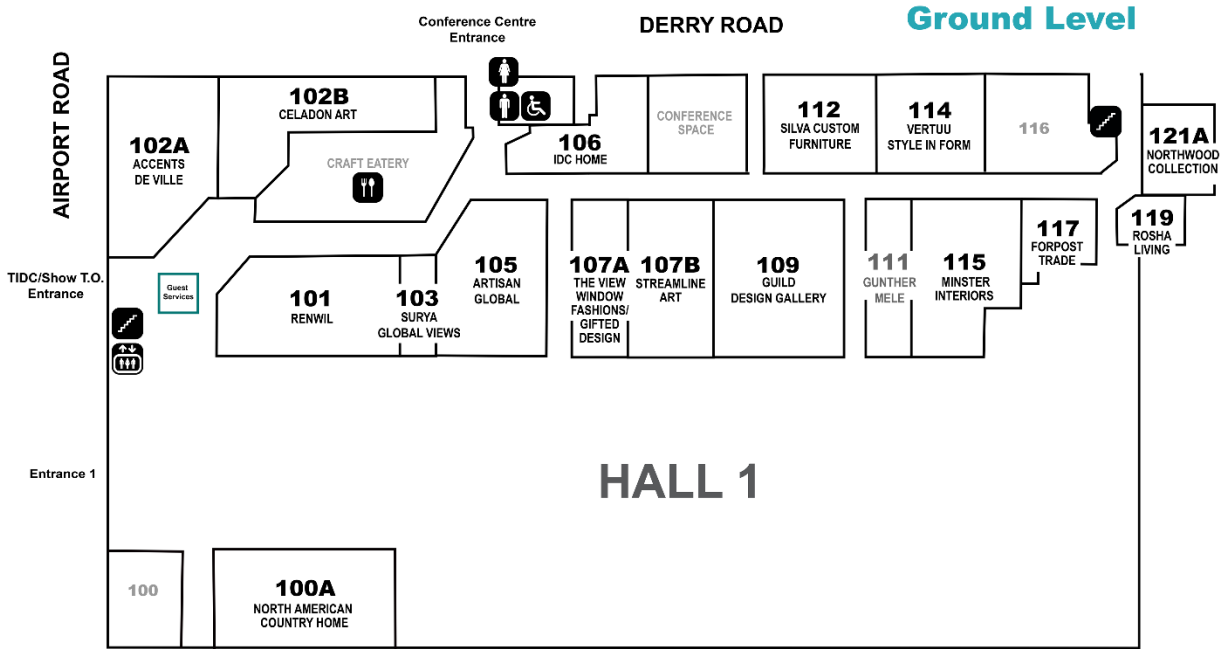

PERMANENT SHOWROOMS