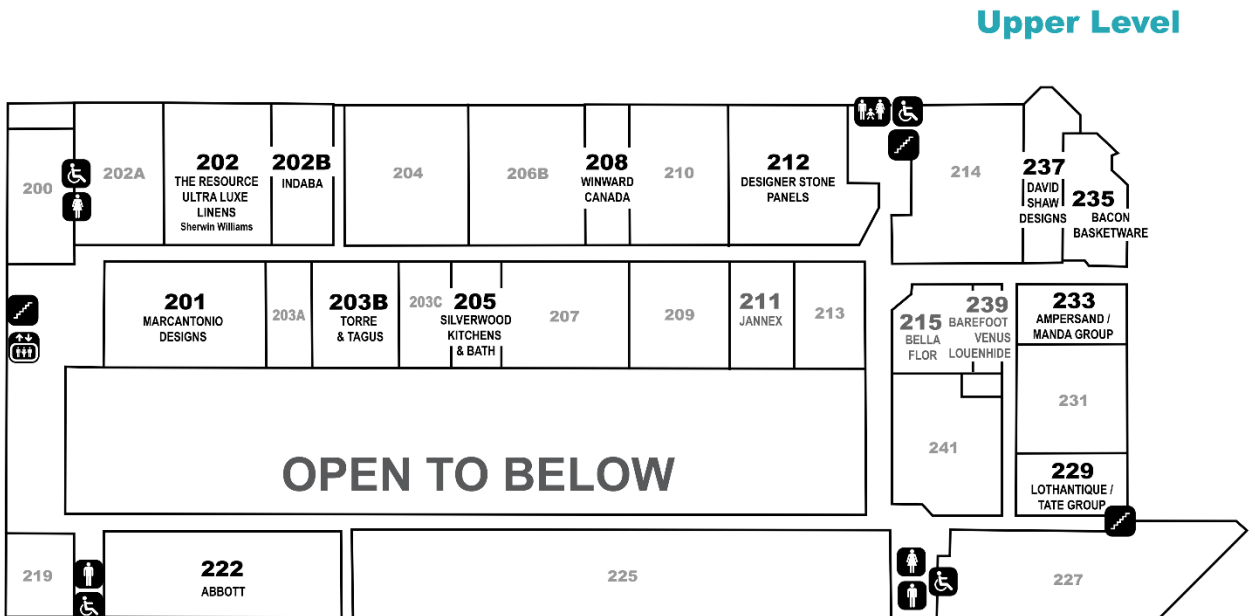

PERMANENT SHOWROOMS